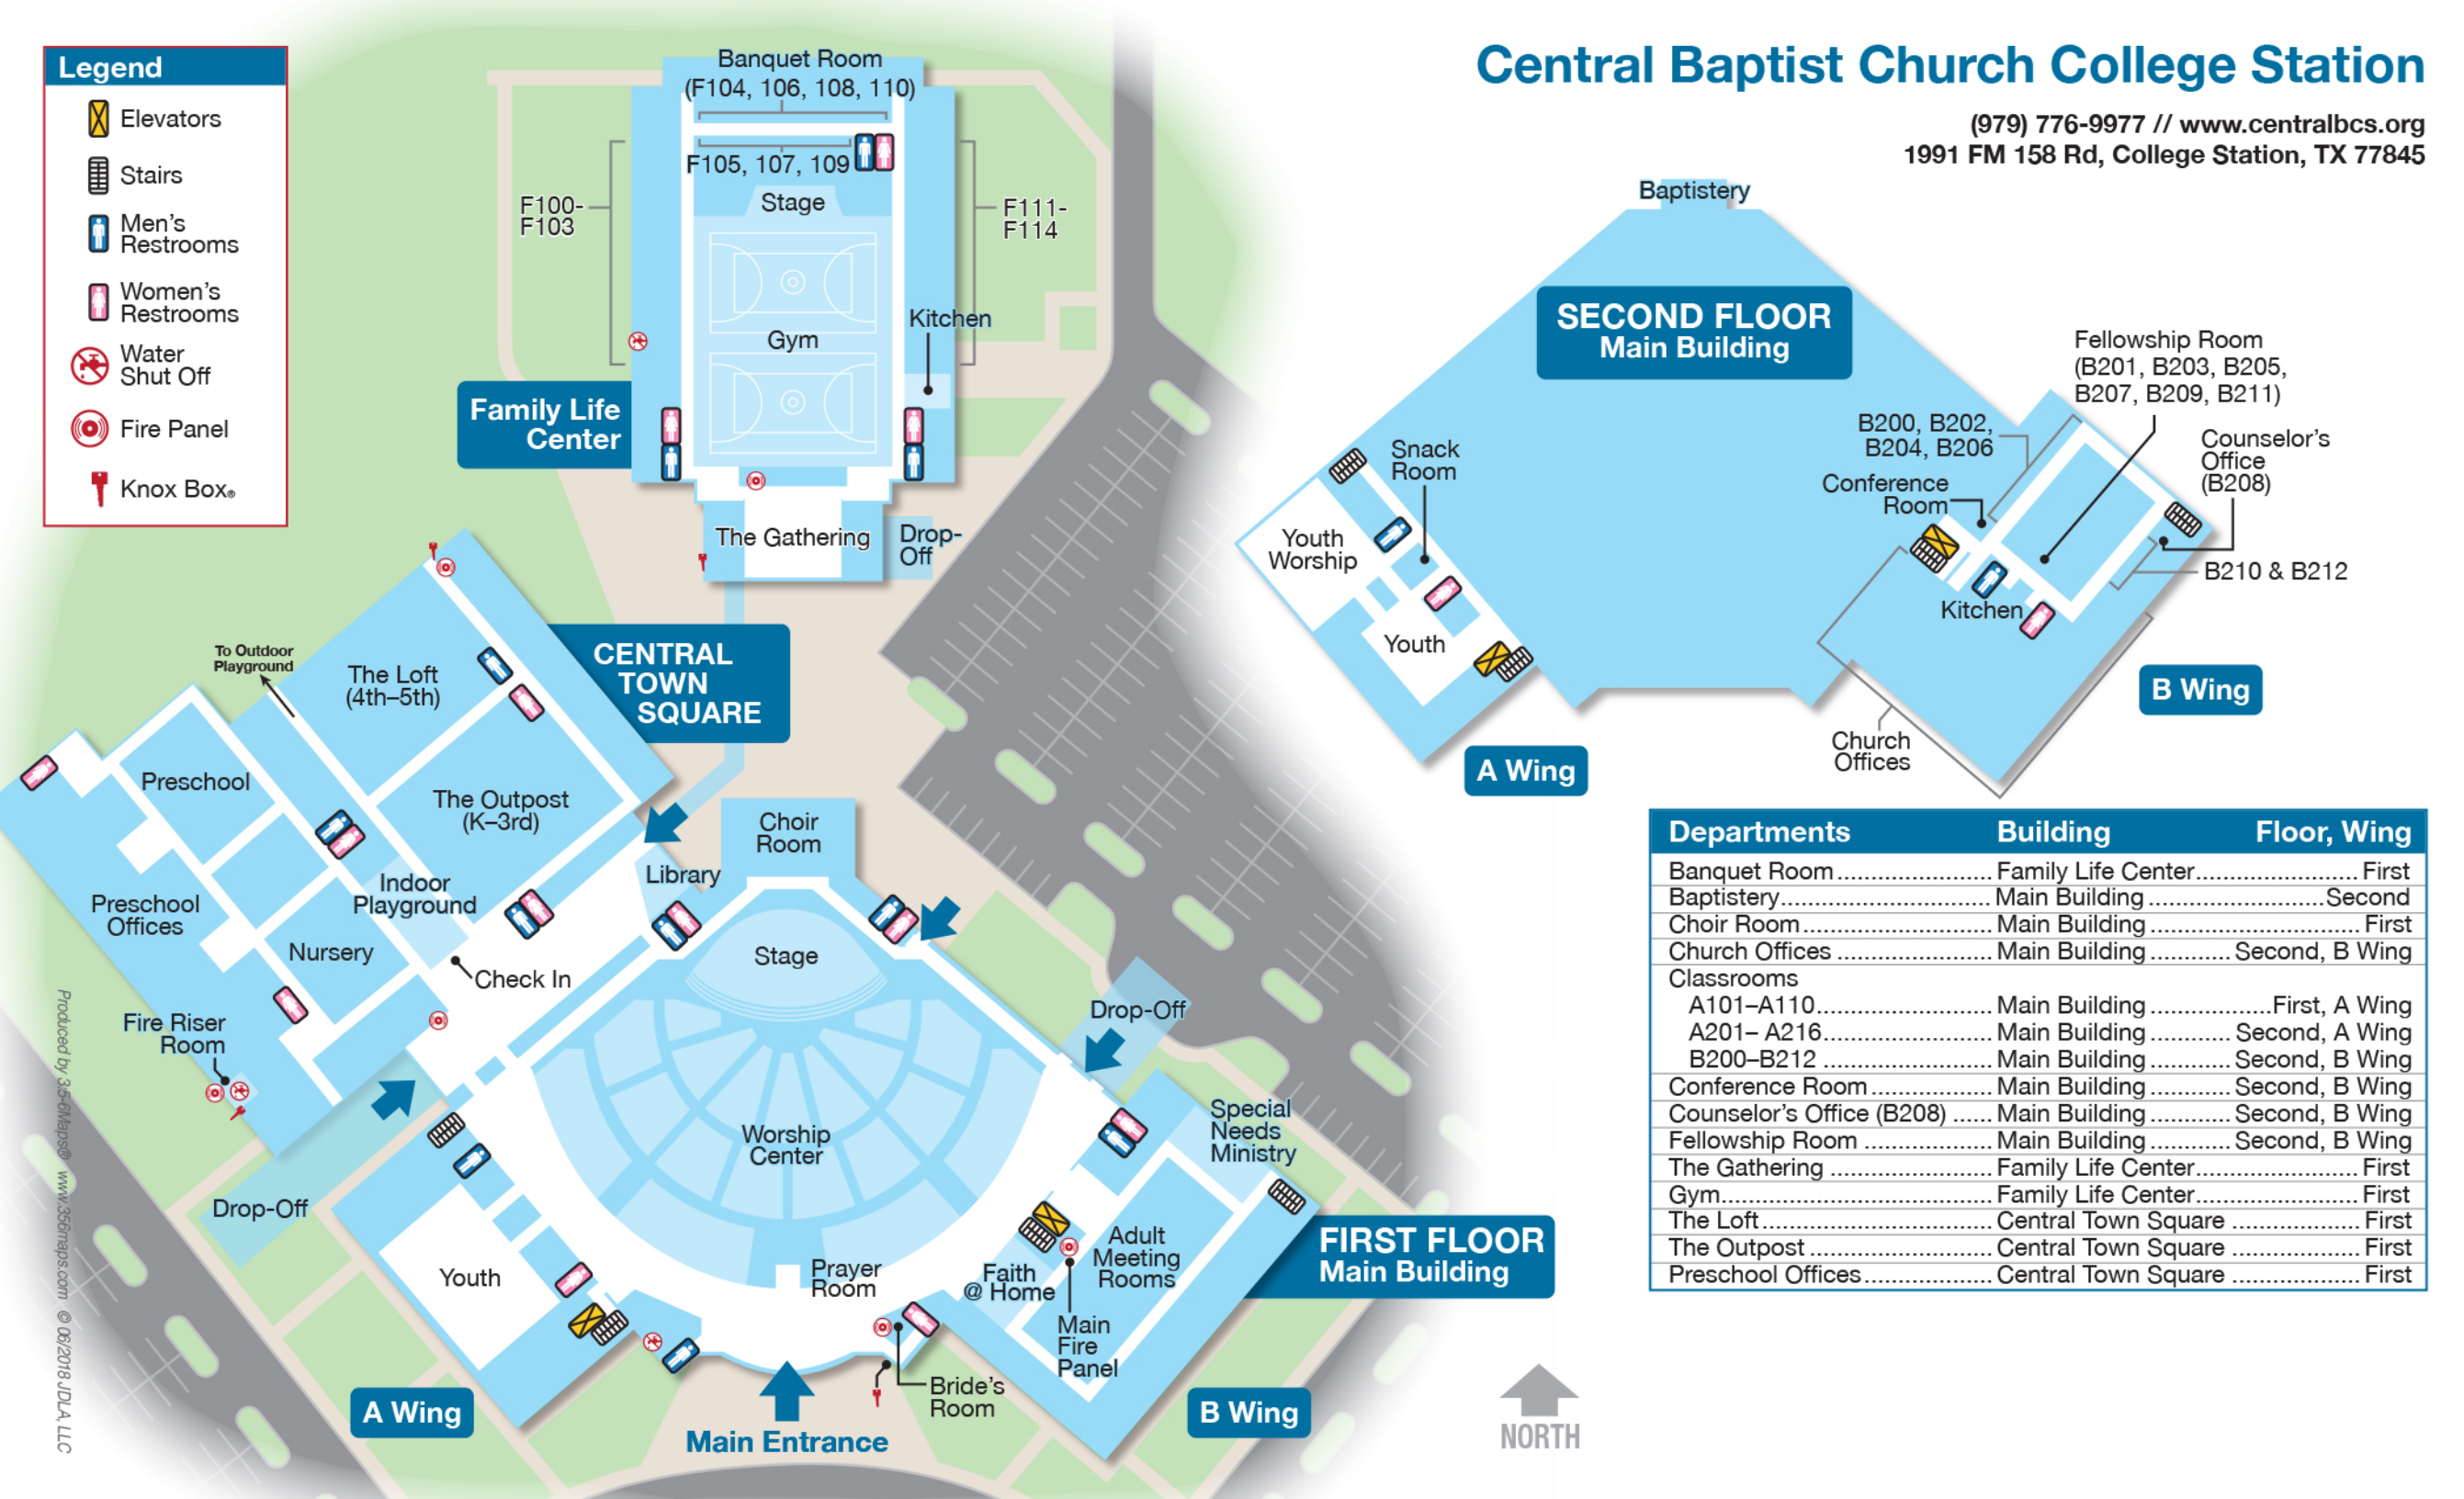

Central Baptist Church College Station

(979) 776-9977 // www.centralbcs.org
 1991 FM 158 Rd, College Station, TX 77845

Legend

-  Elevators
-  Stairs
-  Men's Restrooms
-  Women's Restrooms
-  Water Shut Off
-  Fire Panel
-  Knox Box®

Departments	Building	Floor, Wing
Banquet Room	Family Life Center	First
Baptistery	Main Building	Second
Choir Room	Main Building	First
Church Offices	Main Building	Second, B Wing
Classrooms		
A101-A110	Main Building	First, A Wing
A201- A216	Main Building	Second, A Wing
B200-B212	Main Building	Second, B Wing
Conference Room	Main Building	Second, B Wing
Counselor's Office (B208)	Main Building	Second, B Wing
Fellowship Room	Main Building	Second, B Wing
The Gathering	Family Life Center	First
Gym	Family Life Center	First
The Loft	Central Town Square	First
The Outpost	Central Town Square	First
Preschool Offices	Central Town Square	First